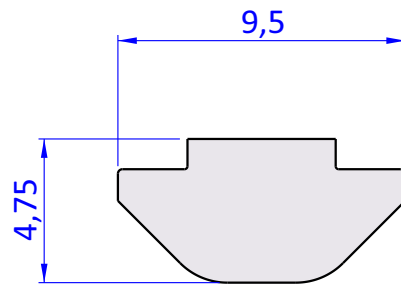

THE PROPERTY OF THE DRAWING IS ESTABLISHED BY LAW. IT IS FORBIDDEN TO PRODUCE OR SHOW IT TO THIRD PART. WITHOUT A WRITTEN AGREEMENT.

Item	Name	Q.ty
1	GWP.5.12.F	1

DESIGNED FROM	REVIEW
FPS Automation	A

DATE	WEIGHT
18/11/2022	0,002kg

CODE
CA.GWP.5.12.F

Format A4
UNI 936-76

GENERAL TOLERANCE
UNI - ISO 2768
CLASSE f

DESCRIPTION
CA.GWP.5.12.F