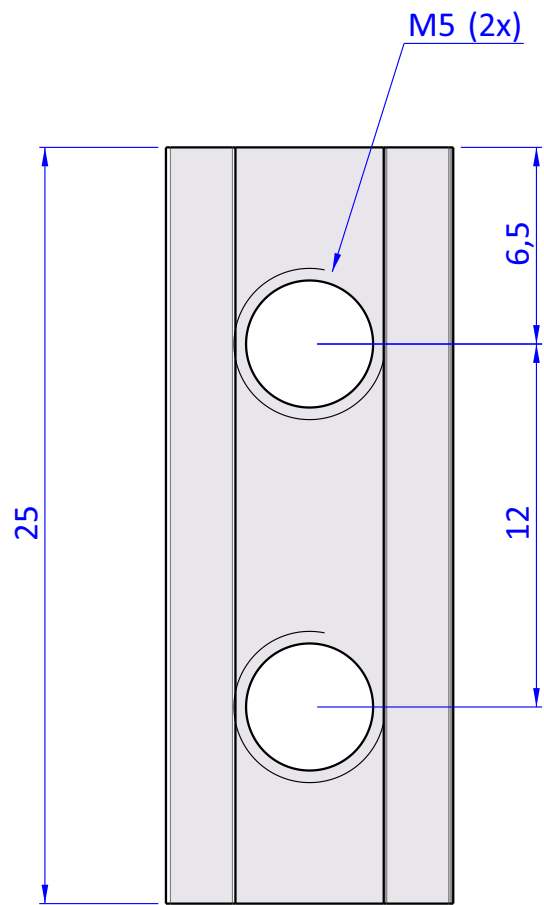

THE PROPERTY OF THE DRAWING IS ESTABLISHED BY LAW. IT IS FORBIDDEN TO PRODUCE OR SHOW IT TO THIRD PART. WITHOUT A WRITTEN AGREEMENT.

Item	Name	Q.ty
1	GWP.5.12.F	1

DESIGNED FROM	REVIEW
FPS Automation	A

DATE	WEIGHT
18/11/2022	0,002kg

CODE
CA.GWP.5.12.F

Format A4
UNI 936-76

GENERAL TOLERANCE
UNI - ISO 2768
CLASSE f

DESCRIPTION
CA.GWP.5.12.F