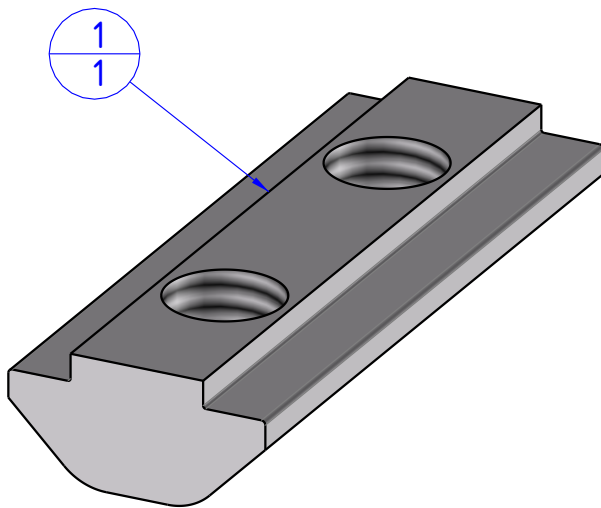

THE PROPERTY OF THE DRAWING IS ESTABLISHED BY LAW. IT IS FORBIDDEN TO PRODUCE OR SHOW IT TO THIRD PART. WITHOUT A WRITTEN AGREEMENT.

Item	Name	Q.ty
1	GWP.5.12.F	1

DESIGNED FROM	REVIEW
FPS Automation	A

DATE	WEIGHT
18/11/2022	0,002kg

CODE
CA.GWP.5.12.F

Format A4
UNI 936-76

GENERAL TOLERANCE
UNI - ISO 2768
CLASSE f

DESCRIPTION
CA.GWP.5.12.F